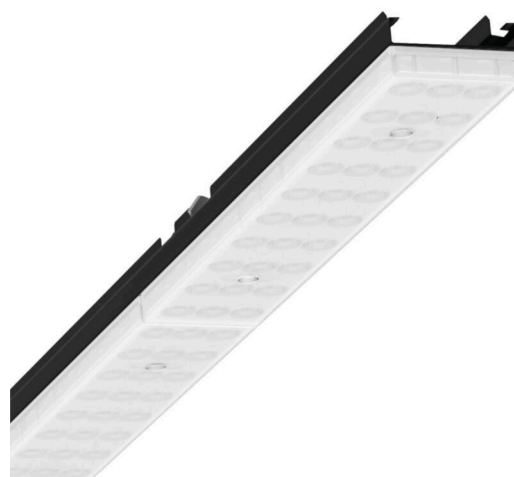

Device mount - Individual.Lens.Optic frosted - direct/indirect diffuse distribution - visually continuous

Device mount made of galvanised, profiled sheet steel, surface coated with polyester resin enamel. Toolless fastening with two integrated pressure locks. Housing colour black RAL 9005; Direct/indirect light distribution, diffuse light beam distribution using the Individual.Lens.Optic made of frosted PMMA plastic. The single lens optics ensure absolute ease of assembly and are simple to maintain thanks to the easily cleaned surface. The inner rhythm of the 3-row single lens arrangement and the overriding device mount are perfectly in tune to guarantee a homogeneous appearance in the object. Electrical connection by means of a fixed, 3-pin, quick-fit plug connector and a free choice of phases. Integrated guide for fast contacting. They are exchangeable, permit modernisation and reliably prolong the service life of the overall system.

MECHANICS

Housing colour	black RAL 9005
Dimensions (LxWxH/DxH)	1531mm x 55mm x 37mm
Weight (net)	1.9kg
Type of installation	Mounting rail system installation, Light structure

Dimensions

L	1531 mm	Length
B	55 mm	Width
H	37 mm	Height

DEEP-LINK

<https://www.regiolux.de/en/article/19470004014>

Reference	LED 4000lm 840
ηLB	100 %
Φ ↓/↑	90 % / 10 %
UGR lat./long.	24.3 / 23.7