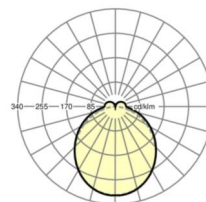

CHARACTERISTICS

Order number	19470004014
EAN number	4020863396191
Commodity code	94051190
Certification mark	IP 20, Protection class I, ENEC10 VDE, F, HACCP DIN10500/Food/IFS-application-related suitability/BRC, Indoor, CE
Impact resistance (IK rating)	IK03 (-20°C bis 45°C)
Ambient temperatur	ta -20°C to 45°C
Warranty period	5 years
State funding programs	BEG - Federal funding for efficient buildings (valid only for Germany)

ELECTRICAL ENGINEERING

Controller	Electronic driver (1 pcs.)
System output	26W
Mains voltage	230V/50Hz
Energy efficiency class/light source	D

LIGHTING TECHNOLOGY

Placement	LED, Colour rendering/Light colour CRI ≥ 80 / 4000K
Colour tolerance (MacAdam)	3SDCM
Nominal luminous flux	4105lm
LED service life	50000h L80/B10 (Tq 45°C)
Luminaire luminous efficiency	160lm/W
Beam angle	115° (C0) / 110° (C90)
UGR lat./long.	24.3 / 23.7

MECHANICS

Housing colour	black RAL 9005
Dimensions (LxWxH/DxH)	1531mm x 55mm x 37mm
Weight (net)	1.9kg
Type of installation	Mounting rail system installation, Light structure

Dimensions

L	1531 mm	Length
B	55 mm	Width
H	37 mm	Height

DEEP-LINK

<https://www.regiolux.de/en/article/19470004014>

Reference	LED 4000lm 840
ηLB	100 %
Φ ↓/↑	90 % / 10 %
UGR lat./long.	24.3 / 23.7